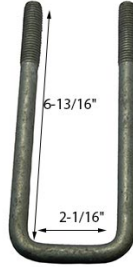

## 1/2" GALVANIZED SQUARE U-BOLTS

**Diameter:** 1/2"  
**Width:** 2-1/16"

**SKU:** N/A | **Categories:** [Ubolts](#) |

### VARIATIONS

| Image   | SKU    | Description  | Size:                    |
|---|--------|--|--------------------------|
|  | PY2025 | SPECS SKU: PY2025 Type: UBOLT<br>1/2X2-1/16X6-5/16 SQ GLV Material:<br>Galvanized Diameter: 1/2" Width: 2-1/16"<br>Length: 6-5/16"   | PY2025-1/2X2-1/16X6-5/16 |
|  | PY2011 | SPECS SKU: PY2011 Type: U-BOLT<br>1/2X2-1/16X3-5/16 SQ GALV Material:<br>Galvanized Diameter: 1/2" Width: 2-1/16"<br>Length: 3-5/16" | PY2011-1/2X2-1/16X3-5/16 |

| Image   | SKU    | Description   | Size:                     |
|---|--------|---|---------------------------|
|  | PY2010 | SPECS SKU: PY2010 Type: UBOLT<br>1/2X2-1/16X4-5/16 SQ GAL Material:<br>Galvanized Diameter: 1/2" Width: 2-1/16"<br>Length: 4-5/16"    | PY2010-1/2X2-1/16X4-5/16  |
|  | PY2015 | SPECS SKU: PY2015 Type: UBOLT<br>1/2X2-1/16X4-13/16 SQ GV Material:<br>Galvanized Diameter: 1/2" Width: 2-1/16"<br>Length: 4-13/16"   | PY2015-1/2X2-1/16X4-13/16 |
|  | PY2020 | SPECS SKU: PY2020 Type: UBOLT<br>1/2X2-1/16X5-13/16 SQ GV Material:<br>Galvanized Diameter: 1/2" Width: 2-1/16"<br>Length: 5-13/16"   | PY2020-1/2X2-1/16X5-13/16 |
|  | PY2050 | SPECS SKU: PY2050 Type: UBOLT<br>1/2X2-1/16X6-13/16 SQ GALV Material:<br>Galvanized Diameter: 1/2" Width: 2-1/16"<br>Length: 6-13/16" | PY2050-1/2X2-1/16X6-13/16 |