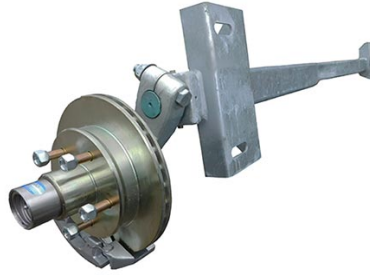

3-1/2" X 3-1/2" 79"FW "V" TORSION AXLES

PLEASE FILL OUT AN AXLE WORKSHEET

SKU: N/A | **Categories:** [Torsion Axles](#) |

VARIATIONS

Image	SKU	Description	Type:
	PH1566-1	SPECS SKU: PH1566-1 Type: TORSION AX [V] 3-1/2X3-1/2 79"FRAME [NO HUBS] Capacity: 52000 FW: 79" Hubs: No Hubs Brand: UFP	PH1566- AX[V]3-1/2 79FRM ASSY 79/74
NO IMAGE AVAILABLE	PH1425-1	SPECS SKU: PH1425-1 Type: TORSION AX [V] 3-1/2X3-1/2 79"FRAME [NO HUBS] Capacity: 52000 FW: 79" Hubs: No Hubs Brand: UFP	PH1425-1 - AX [V]3-1/2 79"FRAME [No Hubs]

Image

SKU

Description

Type:

PH1565-1 SPECS SKU: PH1565-1 Type: TORSION AX[V]3-1/2
 79FRM DISC 81/77 Capacity: 5200lbs FW: 79"
 Hubs: 6 Lug Disc Brand: UFP

PH1565-1 - AX[V]3-1/2
 79FRM DISC 81/77

**NO IMAGE
 AVAILABLE**

PH1565 SPECS SKU: PH1565 Type: TORSION
 AX[V]3-1/2X3-1/2 79FRM 6L 81/77 Capacity:
 5200lbs FW: 79" Hubs: 6 Lug Brand: UFP

PH1565 - AX[V]3-1/2
 79FRM 6L 81/77

1