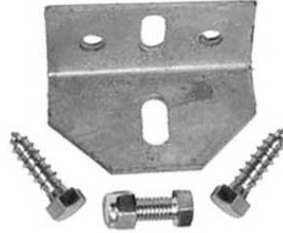

## PIVOT L BRACKETS

**Type:** Pivot "L" Brackets  
**Material:** Galv & Alum

**SKU:** N/A | **Categories:** [Bunk Brackets](#) |

## VARIATIONS

Image	SKU	Description	Type:
	PT1612	Specs SKU: PT1612 Type: PERMALOK ADJUSTABLE BRACKET 3" Size: 3" Material: Galv	PT1612-PERMALOK BRACKET 3"
	PT2050	SPECS SKU: PT2050 Type: PIVOT L BRKT W/FASTENERS Material: Galvanized Width: 3-1/2" Height: 2"	Galv "L"BRKT W/Fasteners

Image	SKU	Description	Type:
	PT2070	SPECS SKU: PT2070 Type: PIVOT L BRKT [WIDE] NO FASTENERS Material: Galvanized Width: 3-1/2" Height: 2"	Galv "L" BRKT [WIDE]NO Fasteners
	PT2075	SPECS SKU: PT2075 Type: PIVOT L BRKT ALUMINUM 2"X2" 1/4" Material: Aluminum	Alum "L" BRKT 2"X2" 1/4"
	PT2076	SPECS SKU: PT2076 Type: PIVOT L BRKT HD ALUM NO FASTEN Material: Aluminum Width: 3" Height: 4"	Alum "L" BRKT HD No Fasteners

### PRODUCT DESCRIPTION

Pivot "L" attaches to a bolster bracket on your trailer. It lets you tilt your bunk board to the proper angle, ensuring that your boat's hull fits snugly during transport.