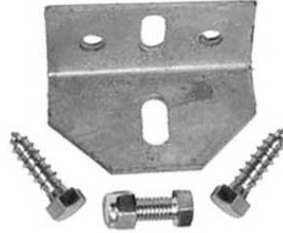

PIVOT L BRACKETS

Type: Pivot "L" Brackets
Material: Galv & Alum

SKU: N/A | **Categories:** [Bunk Brackets](#) |

VARIATIONS

Image	SKU	Description	Type:
	PT1612	Specs SKU: PT1612 Type: PERMALOK ADJUSTABLE BRACKET 3" Size: 3" Material: Galv	PT1612-PERMALOK BRACKET 3"
	PT2050	SPECS SKU: PT2050 Type: PIVOT L BRKT W/FASTENERS Material: Galvanized Width: 3-1/2" Height: 2"	Galv "L"BRKT W/Fasteners

Image	SKU	Description	Type:
	PT2070	SPECS SKU: PT2070 Type: PIVOT L BRKT [WIDE] NO FASTENERS Material: Galvanized Width: 3-1/2" Height: 2"	Galv "L" BRKT [WIDE]NO Fasteners
	PT2075	SPECS SKU: PT2075 Type: PIVOT L BRKT ALUMINUM 2"X2" 1/4" Material: Aluminum	Alum "L" BRKT 2"X2" 1/4"
	PT2076	SPECS SKU: PT2076 Type: PIVOT L BRKT HD ALUM NO FASTEN Material: Aluminum Width: 3" Height: 4"	Alum "L" BRKT HD No Fasteners

GALLERY IMAGES

PRODUCT DESCRIPTION

Pivot "L" attaches to a bolster bracket on your trailer. It lets you tilt your bunk board to the proper angle, ensuring that your boat's hull fits snugly during transport.