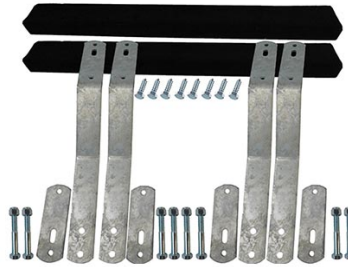

SIDE GUIDE ASSEMBLIES

SKU: N/A | **Categories:** [Side Guide](#) |

VARIATIONS

Image	SKU	Description	Type:
	PT2110	SPECS SKU: PT2110 Type: NARROW SIDE GUIDE ASSY. PAIR Material: Galvanized	PT2110-NARROW SIDE GUIDE ASSY
	PT2112	SPECS SKU: PT2112 Type: WIDE SIDE GUIDE ASSY.PAIR Material: Galvanized	PT2112-WIDE SIDE GUIDE ASSY

Image	SKU	Description	Type:
NO IMAGE AVAILABLE 	PT2120	SPECS SKU: PT2120 Type: GUIDE BOARD KIT 2X6X6' H.D. PAIR GV Material: Galv poles Guide Boards: 2X6X6ft long Guide Poles: 20" tall	PT2120-GUIDE BOARD ASSY
NO IMAGE AVAILABLE 	PV2204	SPECS SKU: PV2204 Type: AIRBOAT GUIDE 3' BOARD ASSEMBLY Material: Galv Side Guide: 2X6X3ft long Carpeted Airboat Guide Board Pole: 20"	PV2204-AIRBOAT GUIDE 3' BOARD ASSY
NO IMAGE AVAILABLE 	PV2207	SPECS SKU: PV2207 Type: AIRBOAT GUIDE 6' BOARD ASSEMBLY	PV2207-AIRBOAT GUIDE 6' BOARD ASSY
	PV2220	SPECS SKU: PV2220 Type: PONTOON GUIDE ASSY-PVC EACH Fits: 2" x 2" Tube Material: Galvanized Height: 18"	PV2220-PONTOON GUIDE ASSY-PVC EACH