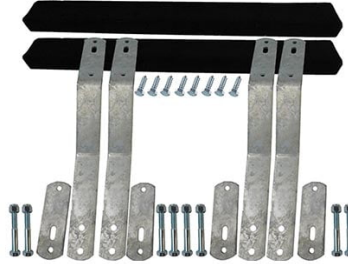

SIDE GUIDE ASSEMBLIES

SKU: N/A | **Categories:** [Side Guide](#) |

VARIATIONS

Image	SKU	Description	Type:
	PT2110	SPECS SKU: PT2110 Type: NARROW SIDE GUIDE ASSY. PAIR Material: Galvanized	PT2110-NARROW SIDE GUIDE ASSY
	PT2112	SPECS SKU: PT2112 Type: WIDE SIDE GUIDE ASSY.PAIR Material: Galvanized	PT2112-WIDE SIDE GUIDE ASSY

Image	SKU	Description	Type:
<p>NO IMAGE AVAILABLE</p> 	PT2120	<p>SPECS SKU: PT2120 Type: GUIDE BOARD KIT 2X6X6' H.D. PAIR GV Material: Galv poles Guide Boards: 2X6X6ft long Guide Poles: 20" tall</p>	PT2120-GUIDE BOARD ASSY
<p>NO IMAGE AVAILABLE</p> 	PV2204	<p>SPECS SKU: PV2204 Type: AIRBOAT GUIDE 3' BOARD ASSEMBLY Material: Galv Side Guide: 2X6X3ft long Carpeted Airboat Guide Board Pole: 20"</p>	PV2204-AIRBOAT GUIDE 3' BOARD ASSY
<p>NO IMAGE AVAILABLE</p> 	PV2207	<p>SPECS SKU: PV2207 Type: AIRBOAT GUIDE 6' BOARD ASSEMBLY</p>	PV2207-AIRBOAT GUIDE 6' BOARD ASSY
	PV2220	<p>SPECS SKU: PV2220 Type: PONTOON GUIDE ASSY-PVC EACH Fits: 2" x 2" Tube Material: Galvanized Height: 18"</p>	PV2220-PONTOON GUIDE ASSY-PVC EACH